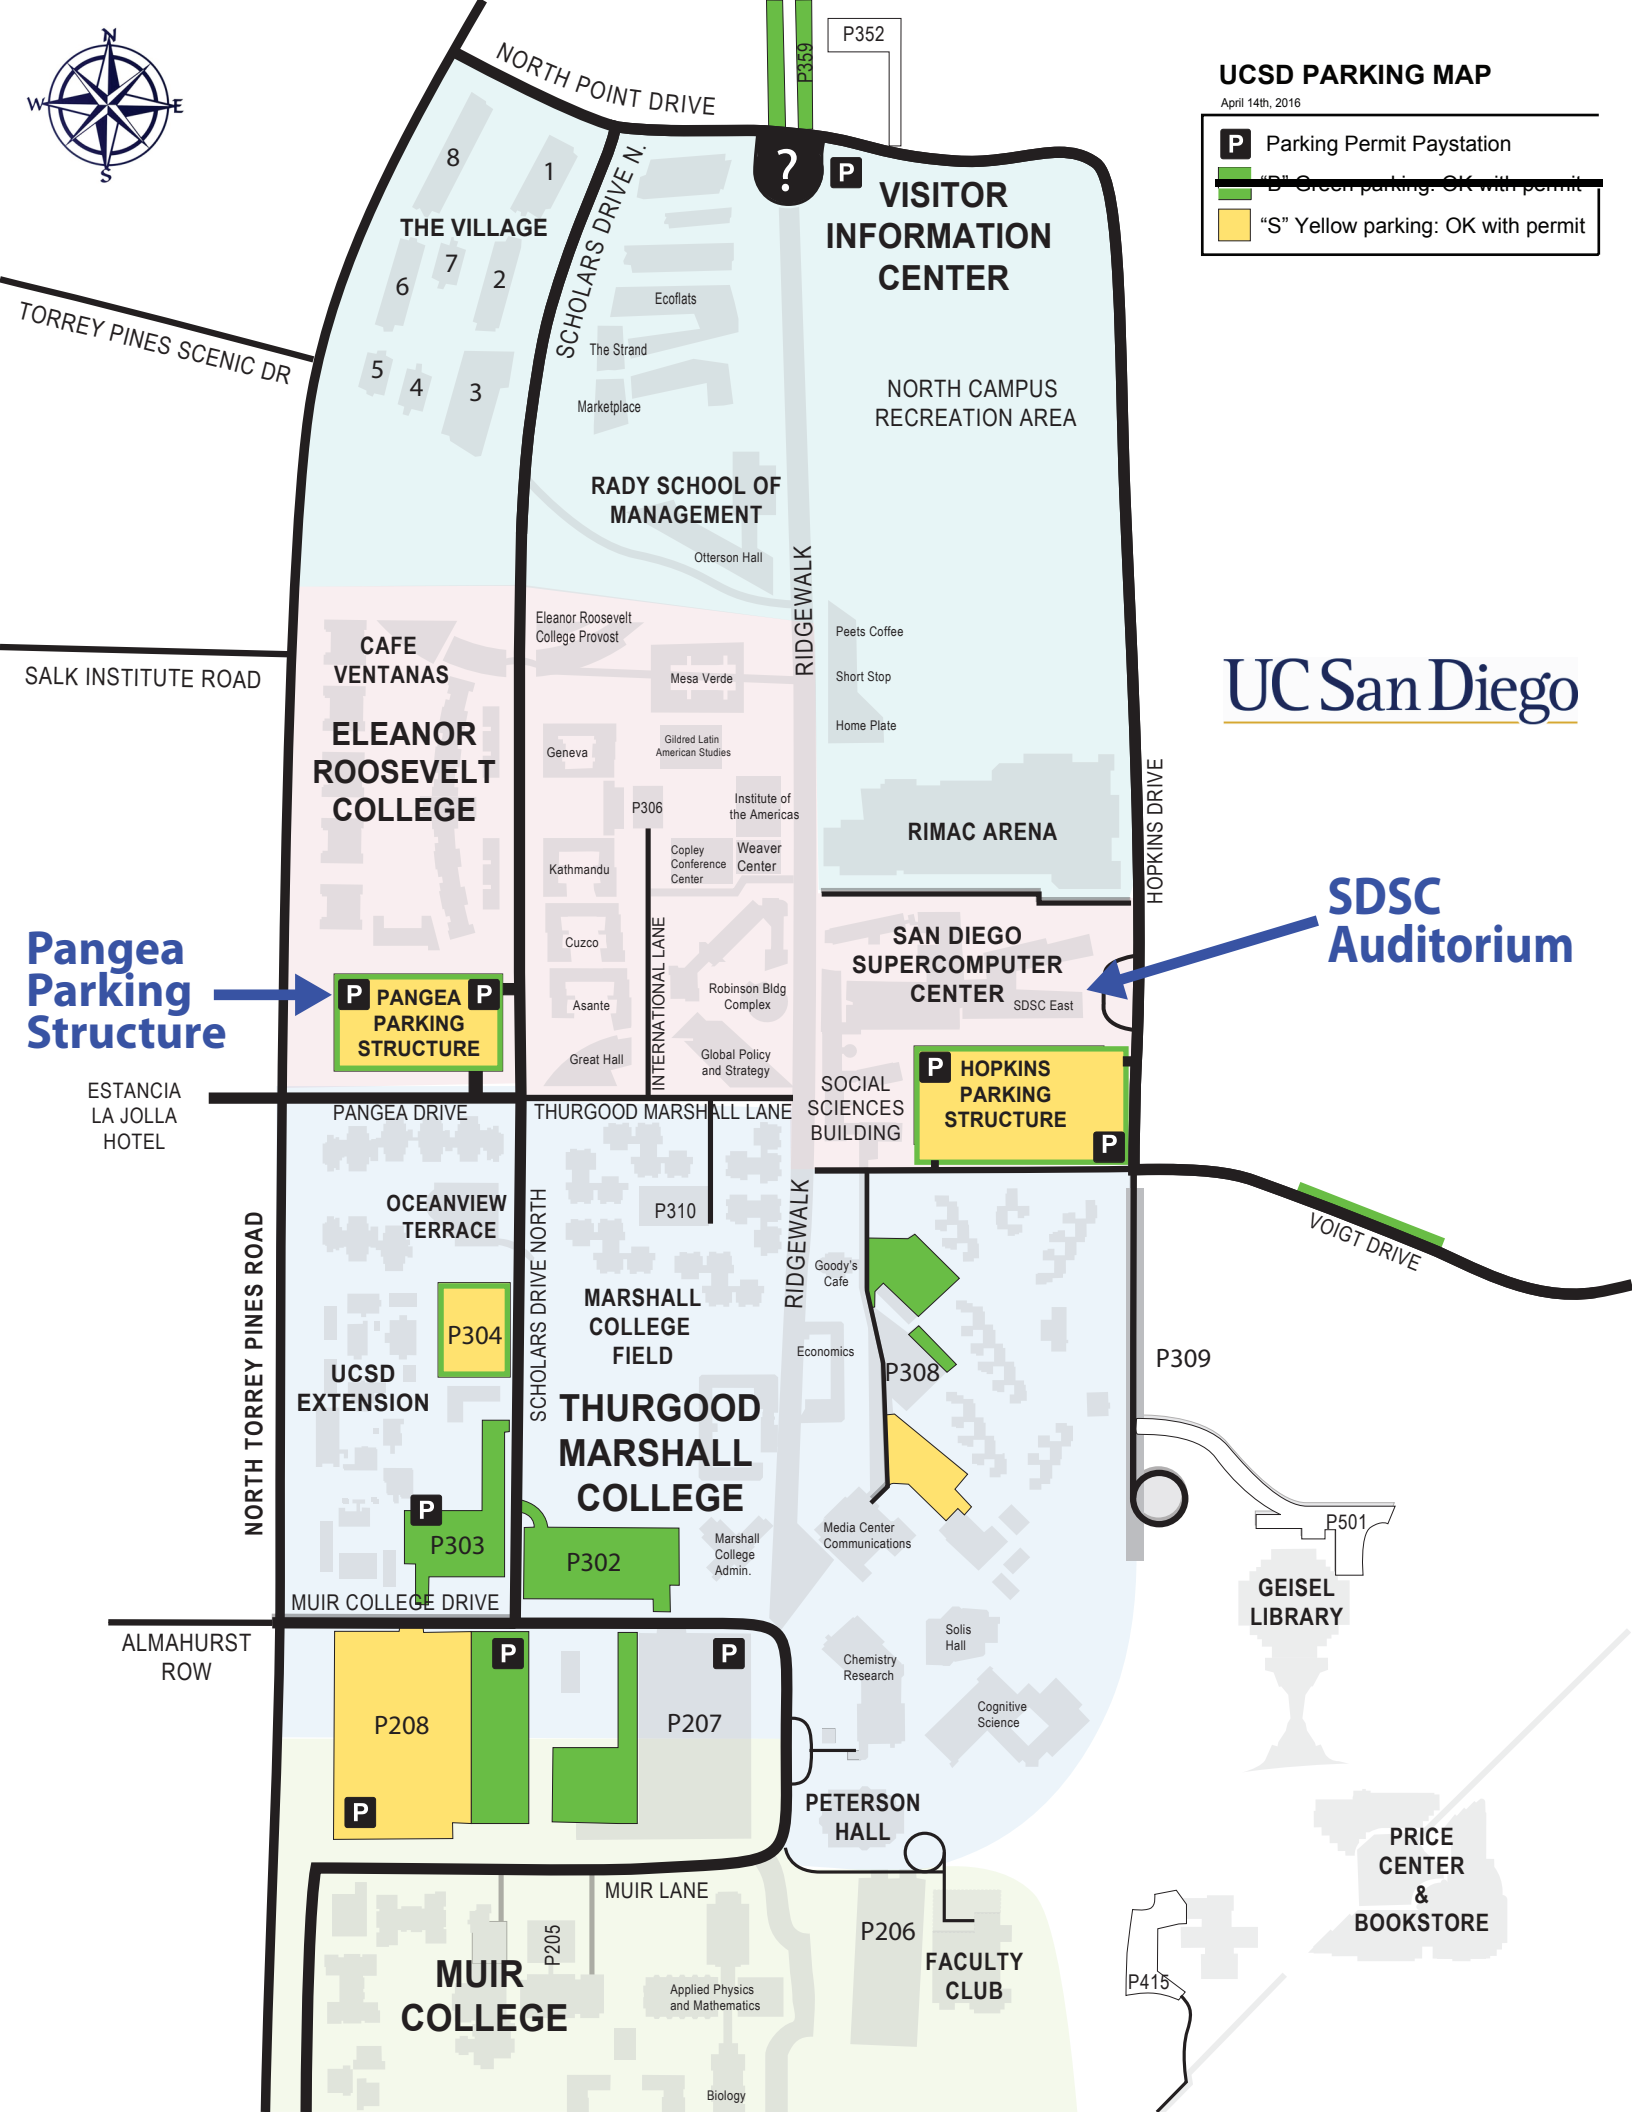

UCSD PARKING MAP

April 14th, 2016

- P** Parking Permit Paystation
- "B"** Green parking: OK with permit
- "S"** Yellow parking: OK with permit

UC San Diego

SDSC Auditorium

Pangea Parking Structure